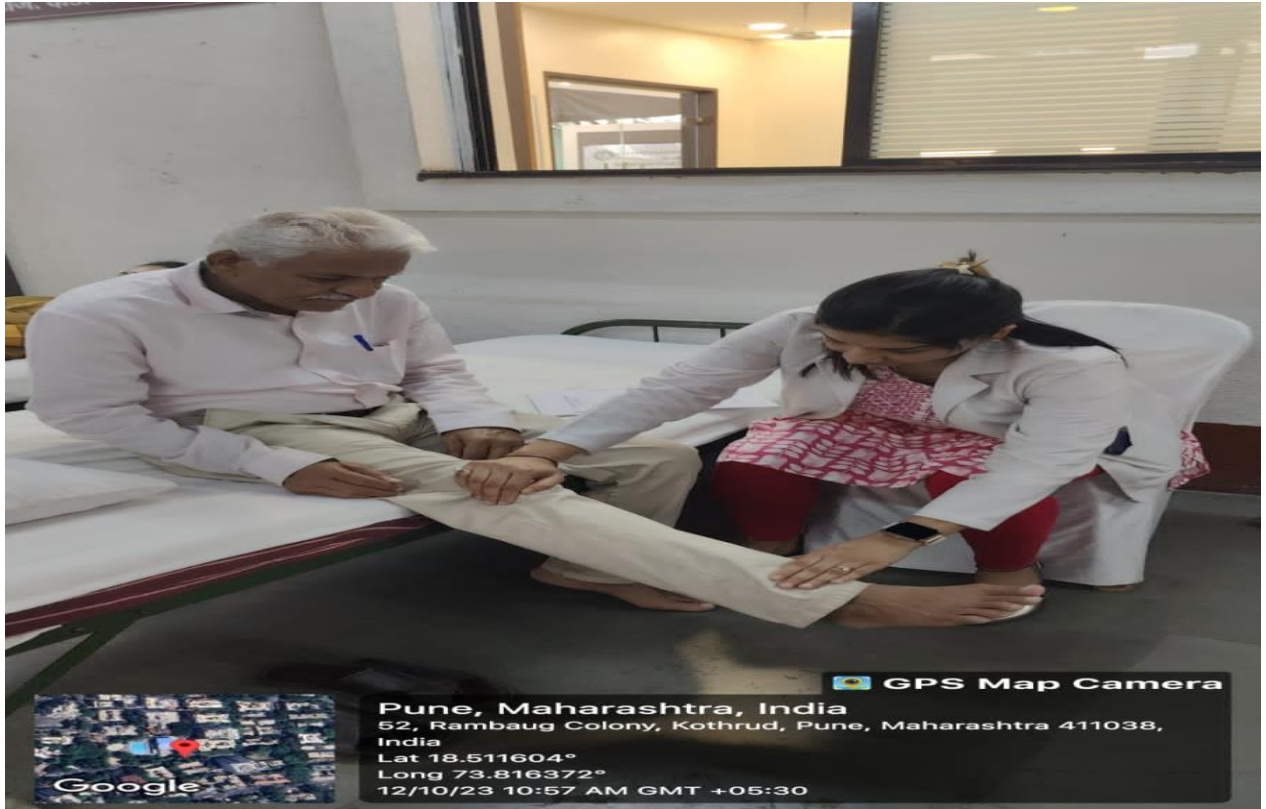

GPS Map Camera
Pune, Maharashtra, India
52, Rambaug Colony, Kothrud, Pune, Maharashtra 411038,
India
Lat 18.511604°
Long 73.816372°
12/10/23 10:57 AM GMT +05:30